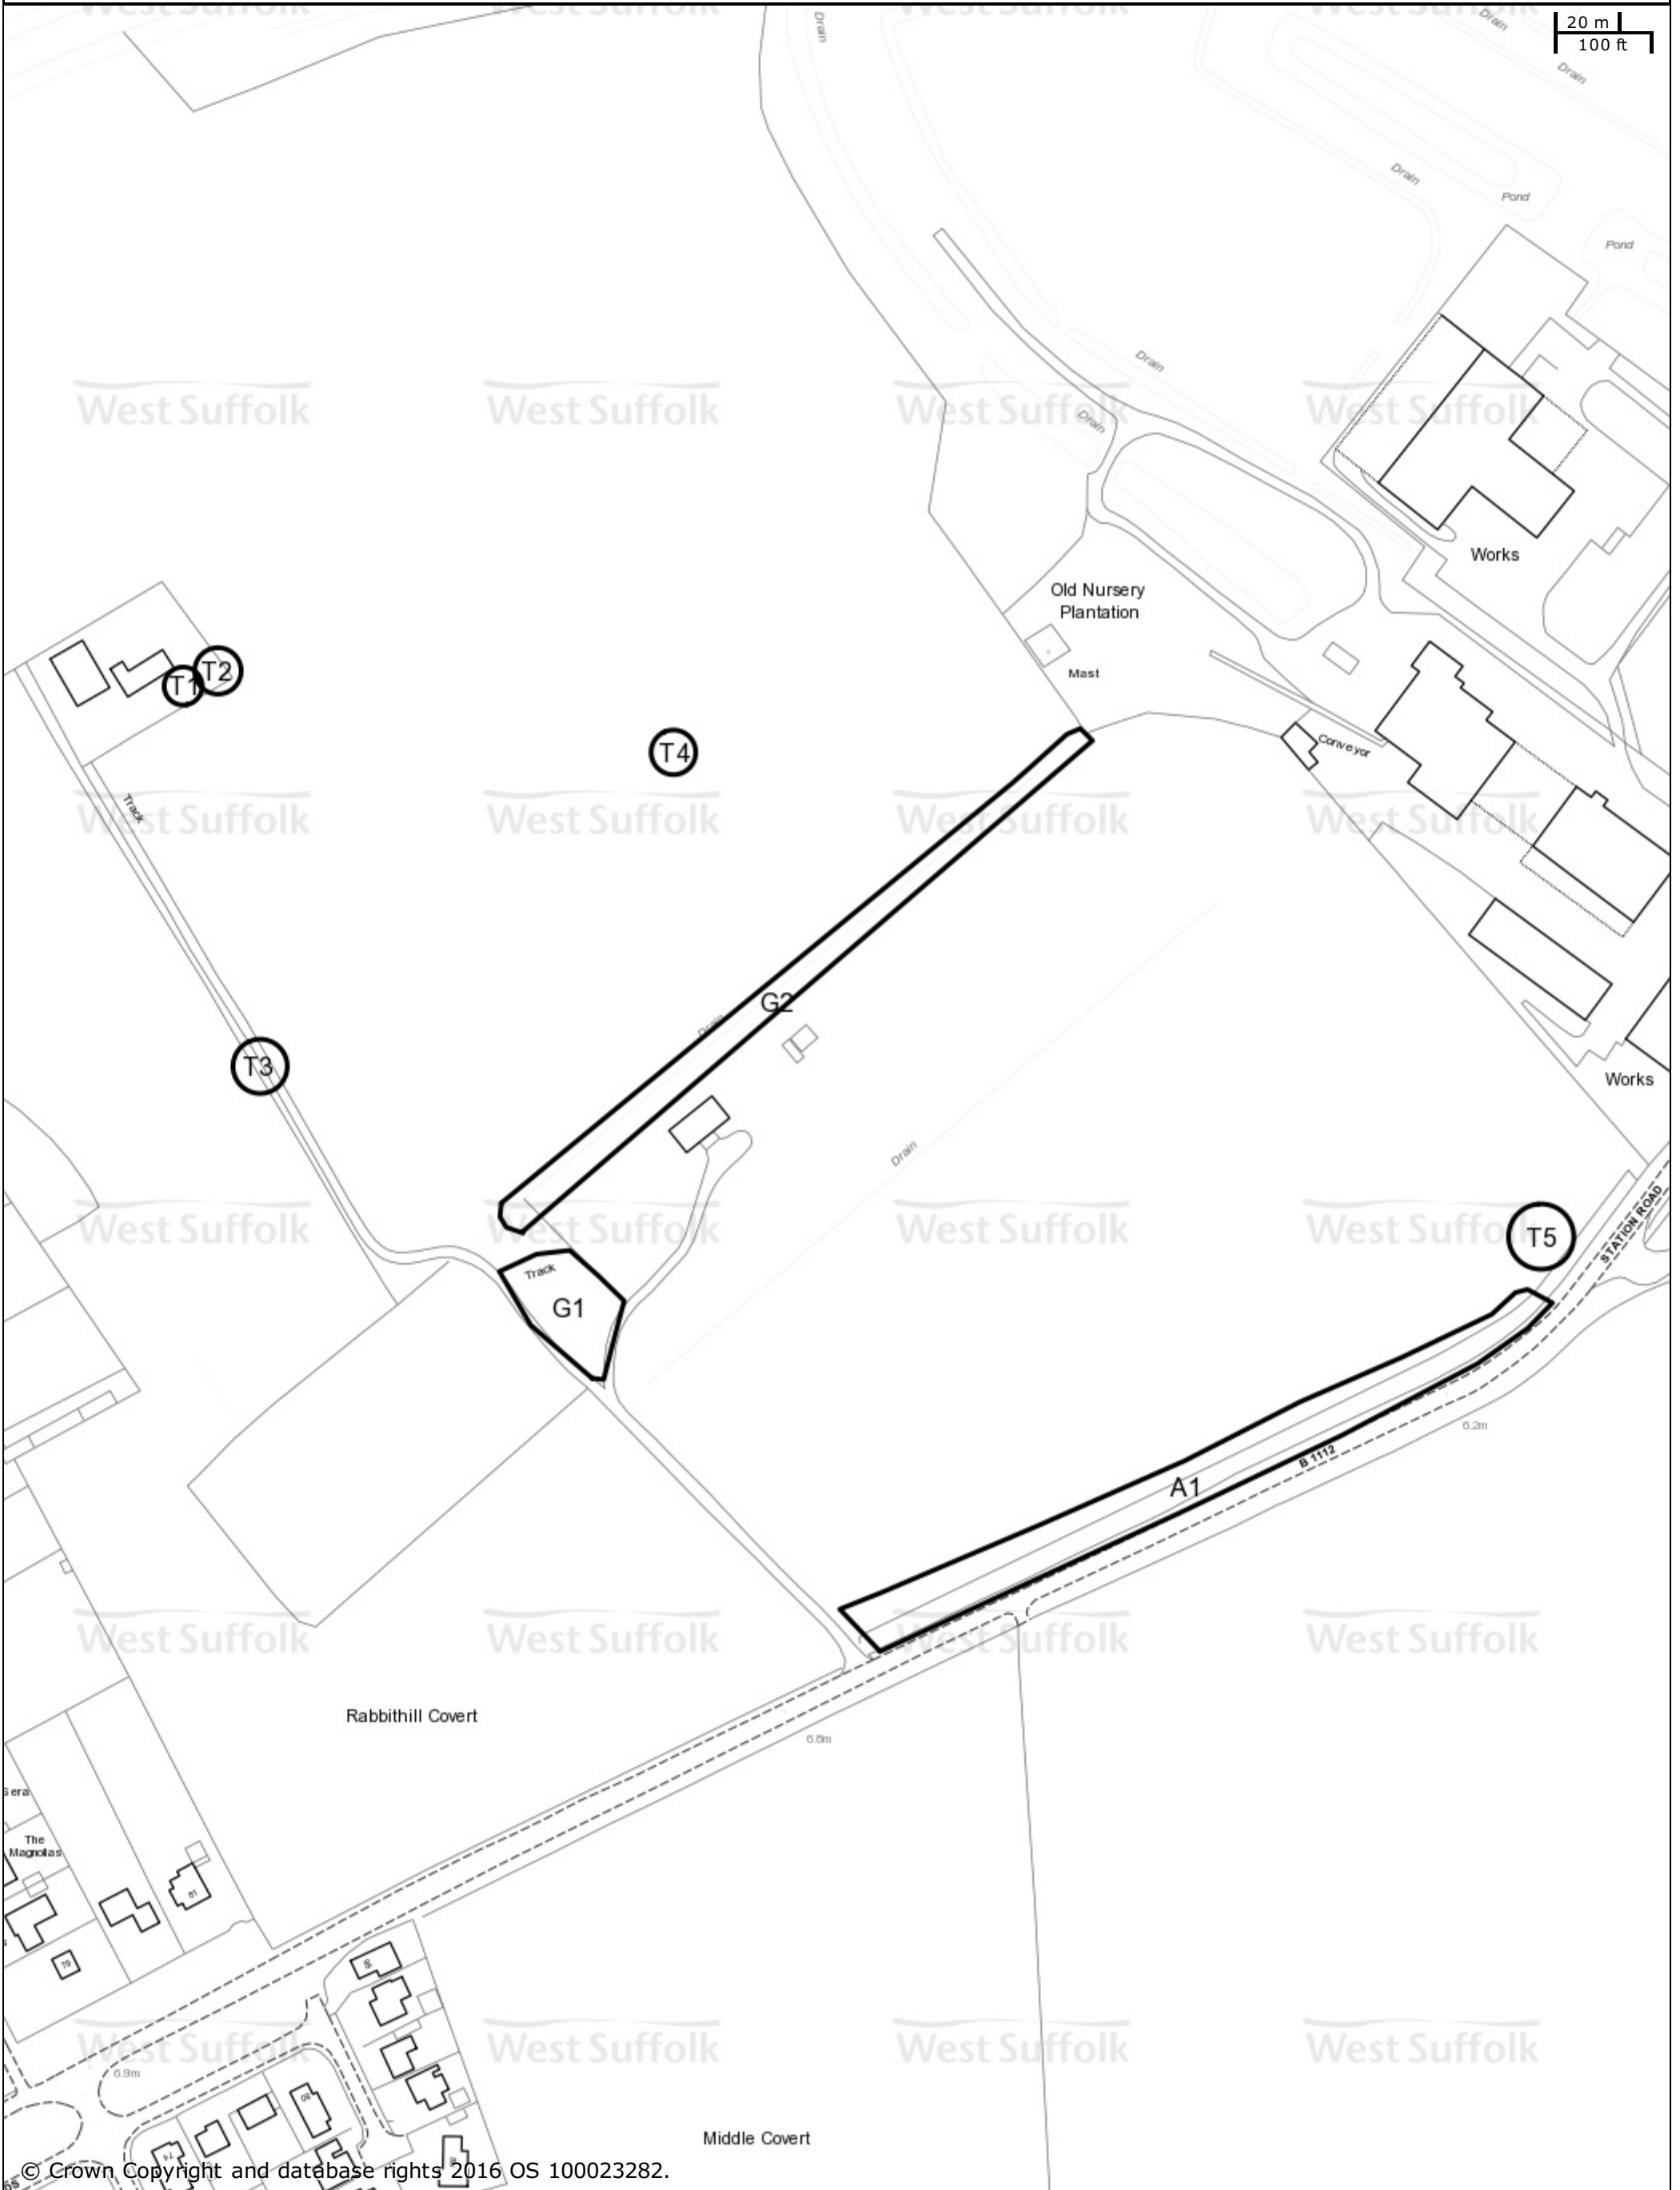

TPO 3 (2016) - Land north of Station Road, Lakenheath

© Crown Copyright and database rights 2016 OS 100023282.

St Edmundsbury BC
Western Way
Bury St Edmunds
IP33 3YU
01284 763233

Forest Heath & St Edmundsbury councils
West Suffolk
working together
www.westsuffolk.gov.uk

Forest Heath DC
College Heath Road
Mildenhall
IP28 7EY
01638 719000

Scale: 1:2000
Printed on: 25/5/2016 at 10:01 AM by dbugg

© Crown Copyright and database rights 2016
OS 100023282/100019675.